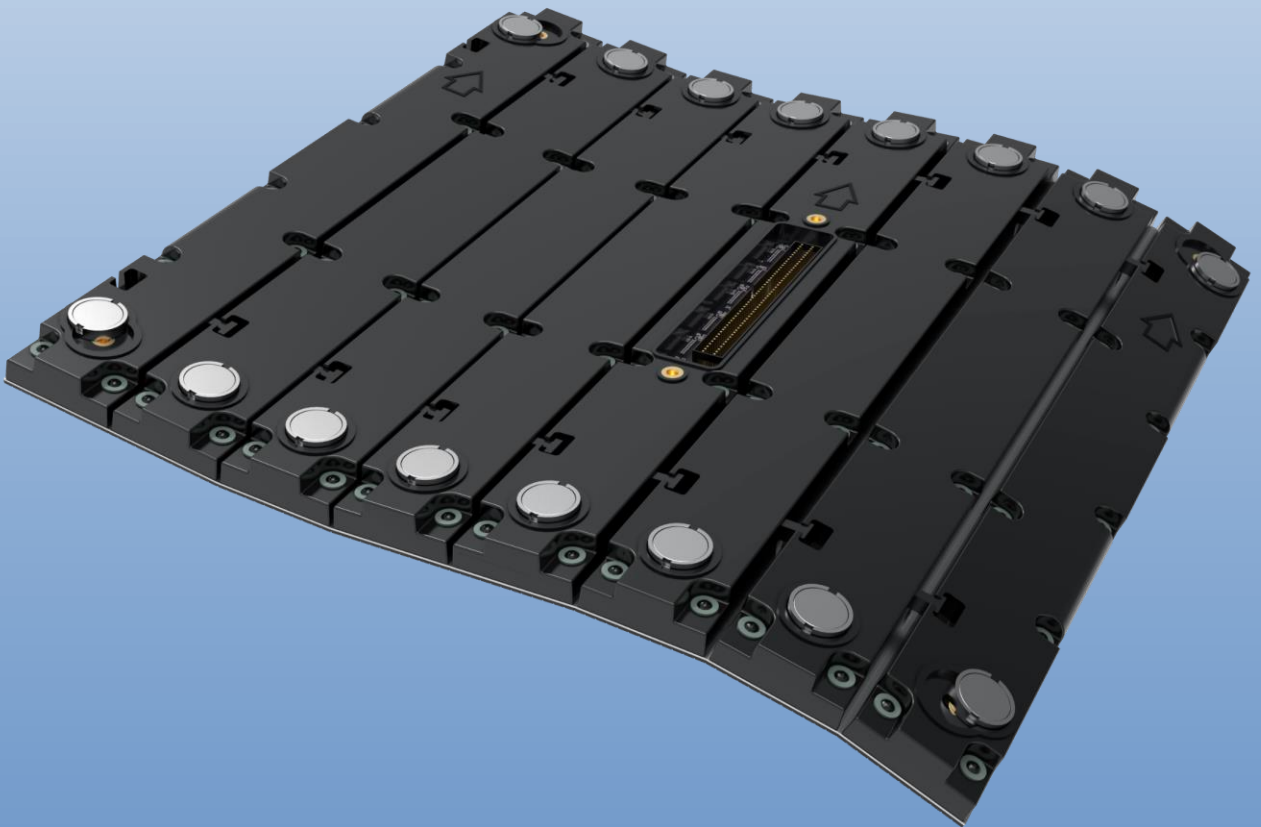

# FlexLine

SX-FL-313-i-ACWv10a

## Indoor Flexible LED display

## Techn. Daten LED Screen: FlexLine

Product details	SX-FL-313-i-ACWv10a
Pixel Pitch (mm)	3,13
Physical Density (Pixel/m <sup>2</sup> )	102.400
LED Arrangement	1R1G1B
LED Type	SMD2020 Copperwire
Pixelcard Size (mm)	250 x 250
Pixelcard Resolution (Pixel)	80 x 80
Drive Mode	Constant Drive
Scanning Mode	1/20
Horizontal Viewing Angle (Deg.)	120
Vertical Viewing Angle (Deg.)	120
Brightness NIT (cd/m <sup>2</sup> )	~ 1000 Nit
Grey Scale	14 -16 Bit
Refresh Rate (Hz)	≤3840
High Refresh Rate IC Driver	High Refresh
Max Power Consumption (W)	~600 / sqm
Average Power Consumption (W)	~200 / sqm
Weight (Kg/m <sup>2</sup> )	~34 KG witch cabinet Frame
Cabinet Material	Aluminium
Color (Mio)	>16.7
Serviceability	Front Service
Input Voltage (V)	AC 240V +/- 10% @ 50Hz
Protection Level	IP30
Working Temperature (°C)	-20° - +40°
Operation Humidity (RH)	10% - 90%
LED Control System Design	Novastar
Options:	External Controlbox for more Flexibility
Certificates	CE, ROHS, PFC, EMC Class A, LVD